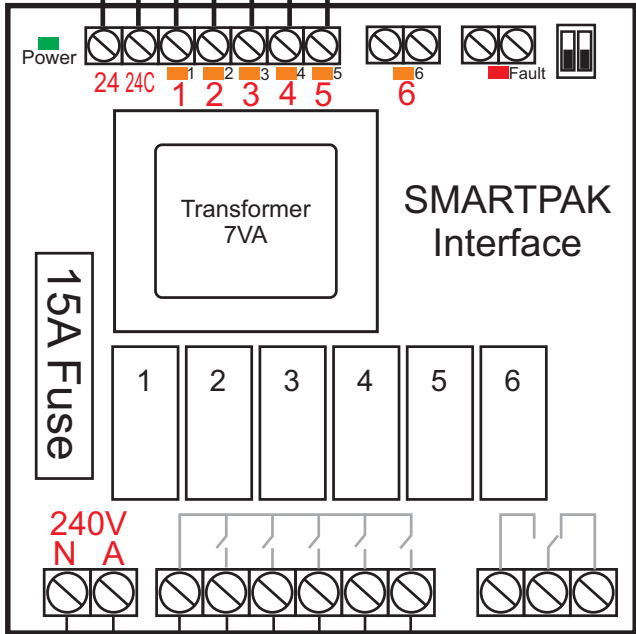

Installation Drawing

Drawing Revision History

28-06-2017	REV 1.0	By: JK

Drawing Name

Temperzone HWP 35 - 58
with Smarttemp SMT-131

U20, 1488 Ferntree Gully rd Knoxfield Vic 3180