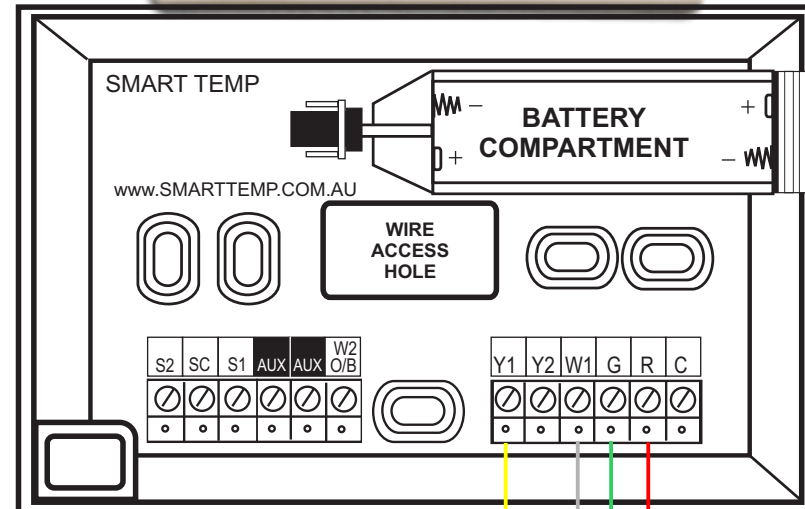

42157  
Thermostat

44-850 Apollo

Set All 4 dip switches to OFF

Cool Heat Supply Fan

ALL CARE AND DILIGENCE HAS BEEN TAKEN IN THE PREPARATION OF THIS INTERFACE DIAGRAM. **SMART TEMP AUSTRALIA PTY LTD** WILL ONLY BE RESPONSIBLE FOR DAMAGE CAUSED TO THE SMART TEMP PRODUCT, AND ONLY IF IT HAD BEEN CORRECTLY APPLIED IN ACCORDANCE WITH THE MANUFACTURES INSTRUCTIONS. IT IS THE DEALER / CONTRACTORS SOLE RESPONSIBILITY TO ENSURE CORRECT OPERATION OF THE MAJOR EQUIPMENT IS MAINTAINED.

		<h2>Installation Drawing</h2>
<b>Drawing Revision History</b>		<b>Drawing Name</b> Replacing 42-157 with a 44-850 Apollo Thermostat - Gas Heating with add-on Cooling
		<small>All care has been taken in the preparation of this drawing however Smart Temp Australia accept no responsibility for damage that may be caused by using this information. This is a guide only.</small>
20-08-2024	REV 1.0	By: John K
Unit 20, 1488 Ferntree Gully Road Knoxfield Vic 3180		Ph: (03) 9763 0094 www.thermostat.com.au