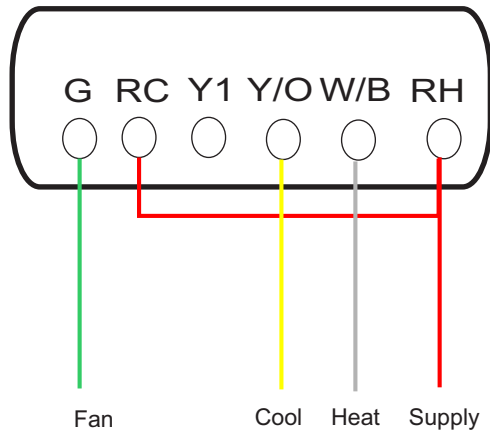

42157  
Thermostat

44-850 Apollo

Set All 4 dip switches to OFF

Cool Heat Supply Fan

ALL CARE AND DILIGENCE HAS BEEN TAKEN IN THE PREPARATION OF THIS INTERFACE DIAGRAM. **SMART TEMP AUSTRALIA PTY LTD** WILL ONLY BE RESPONSIBLE FOR DAMAGE CAUSED TO THE SMART TEMP PRODUCT, AND ONLY IF IT HAD BEEN CORRECTLY APPLIED IN ACCORDANCE WITH THE MANUFACTURES INSTRUCTIONS. IT IS THE DEALER / CONTRACTORS SOLE RESPONSIBILITY TO ENSURE CORRECT OPERATION OF THE MAJOR EQUIPMENT IS MAINTAINED.

		<h2>Installation Drawing</h2>
<b>Drawing Revision History</b>		<b>Drawing Name</b> Replacing 42-157 with a 44-850 Apollo Thermostat - Gas Heating with add-on Cooling
		<small>All care has been taken in the preparation of this drawing however Smart Temp Australia accept no responsibility for damage that may be caused by using this information. This is a guide only.</small>
20-08-2024	REV 1.0	By: John K
Unit 20, 1488 Ferntree Gully Road Knoxfield Vic 3180		Ph: (03) 9763 0094 www.thermostat.com.au