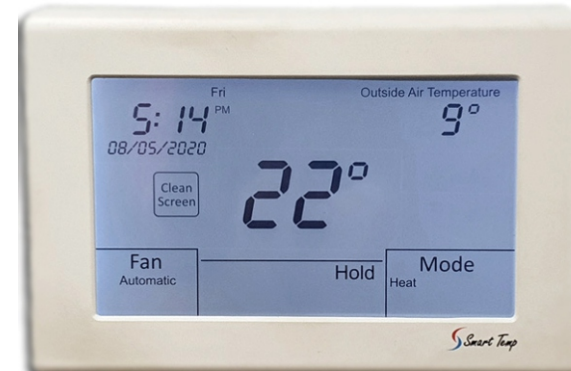

42157  
Thermostat

44-850 Apollo

Set All 4 dip switches to OFF

Cool Heat Supply Fan

ALL CARE AND DILIGENCE HAS BEEN TAKEN IN THE PREPARATION OF THIS INTERFACE DIAGRAM. **SMART TEMP AUSTRALIA PTY LTD** WILL ONLY BE RESPONSIBLE FOR DAMAGE CAUSED TO THE SMART TEMP PRODUCT, AND ONLY IF IT HAD BEEN CORRECTLY APPLIED IN ACCORDANCE WITH THE MANUFACTURES INSTRUCTIONS. IT IS THE DEALER / CONTRACTORS SOLE RESPONSIBILITY TO ENSURE CORRECT OPERATION OF THE MAJOR EQUIPMENT IS MAINTAINED.

		<h2>Installation Drawing</h2>
<b>Drawing Revision History</b>		<b>Drawing Name</b> Replacing 42-157 with a 44-850 Apollo Thermostat - Gas Heating with add-on Cooling
		<small>All care has been taken in the preparation of this drawing however Smart Temp Australia accept no responsibility for damage that may be caused by using this information. This is a guide only.</small>
20-08-2024	REV 1.0	By: John K
Unit 20, 1488 Ferntree Gully Road Knoxfield Vic 3180		Ph: (03) 9763 0094 www.thermostat.com.au