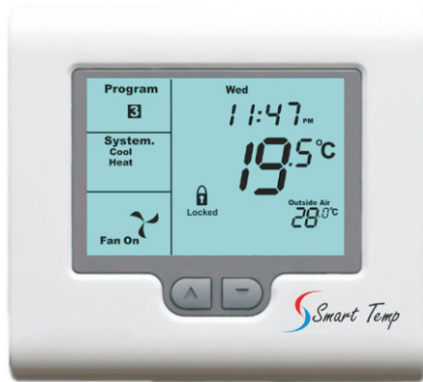

Smart Temp Model SMT-770
Programmable Thermostat

CAC PCB
TERMINAL NUMBERS

			Installation Drawing		
Drawing Revision History				Drawing Name	
				Airwell CAC - SMT-770	
12-05-2008	REV A	By: JK	<small>All care has been taken in the preparation of this drawing however Smart Temp Australia accepts no responsibility for damage that may be caused by using this information. This is a guide only.</small>		
Ph: (03) 9763 0094		Fax: (03) 9763 0098		www.smart-temp.com.au	