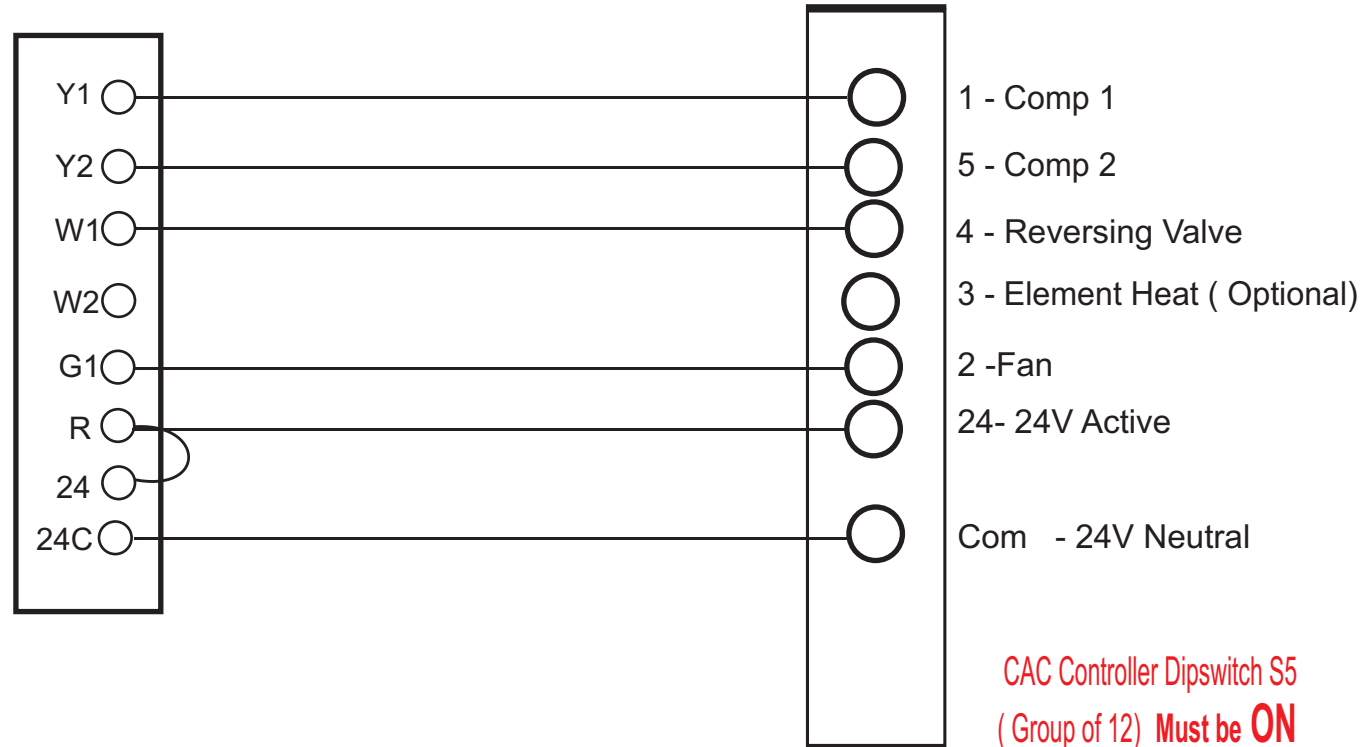

Smart Temp Model SMT-770
Programmable Thermostat

CAC PCB
TERMINAL NUMBERS

			Installation Drawing		
Drawing Revision History				Drawing Name	
				Airwell CAC - SMT-770	
12-05-2008	REV A	By: JK	<small>All care has been taken in the preparation of this drawing however Smart Temp Australia accepts no responsibility for damage that may be caused by using this information. This is a guide only.</small>		
Ph: (03) 9763 0094		Fax: (03) 9763 0098		www.smart-temp.com.au	