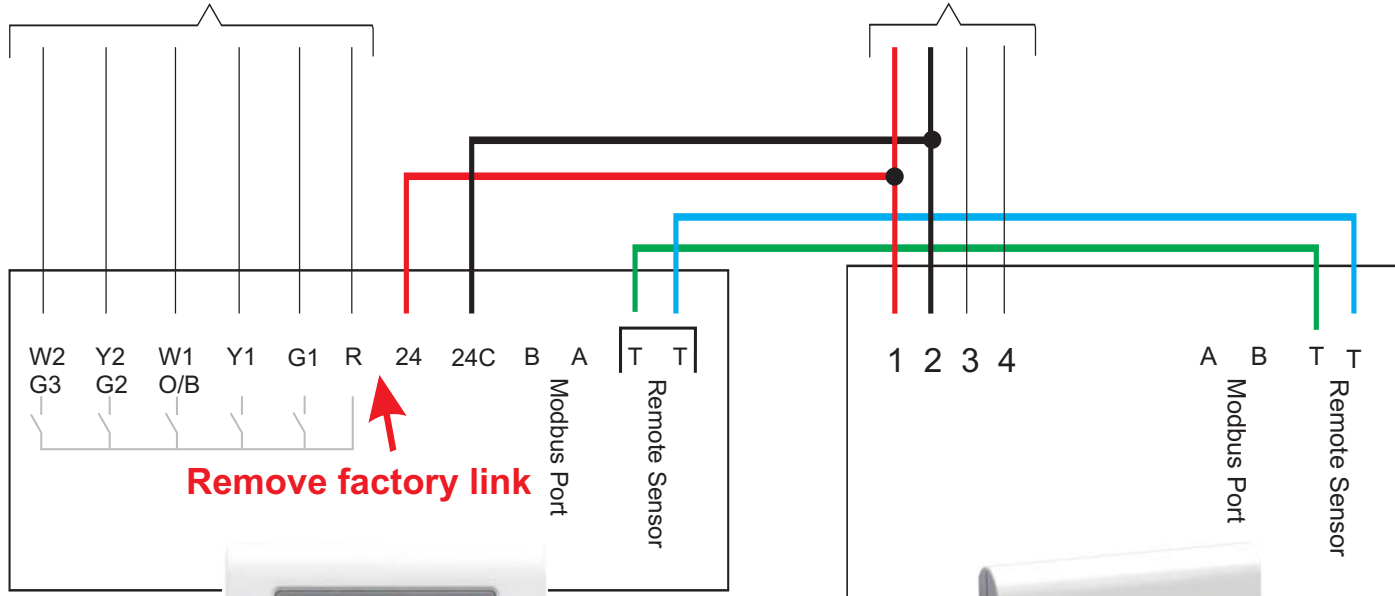

To Air Conditioning system

To Easy Zone Touch

Remove factory link

Smart Temp SMT-770
Chameleon

		Installation Drawing	
Drawing Revision History		Drawing Name	
		SZ-EZT & SMT-770	
		Common Power supply	
<small>All care has been taken in the preparation of this drawing however Smart Temp Australia accept no responsibility for damage that may be caused by using this information. This is a guide only.</small>			
Rev A	By John K	5/8/2011	
Unit 20, 1488 Ferntree Gully Rd Knoxfield Vic 3180		Ph: (03) 97630094	www.thermostat.com.au
		Fax: (03) 97630098	