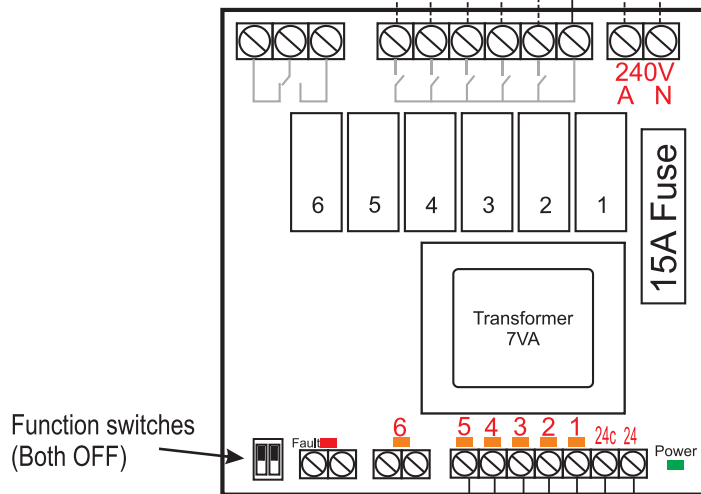

Temperzone ISD 80 to 110K-DN

Function switches (Both OFF)