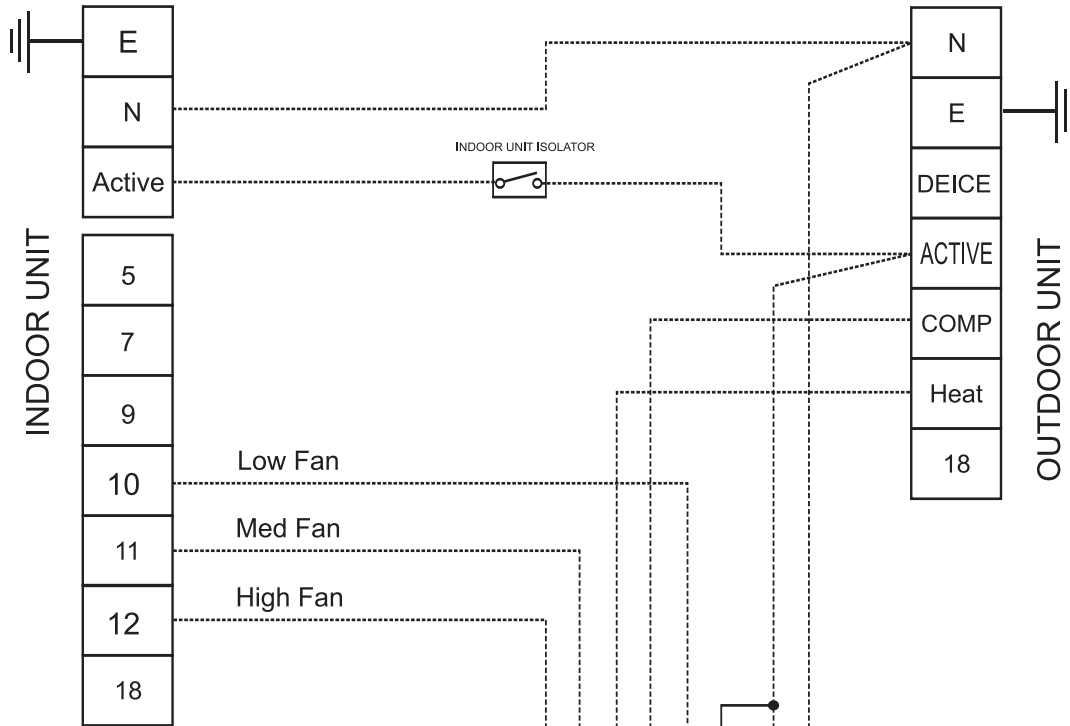

Temperzone ISD 80 to 110K-DN

Function switches (Both OFF)