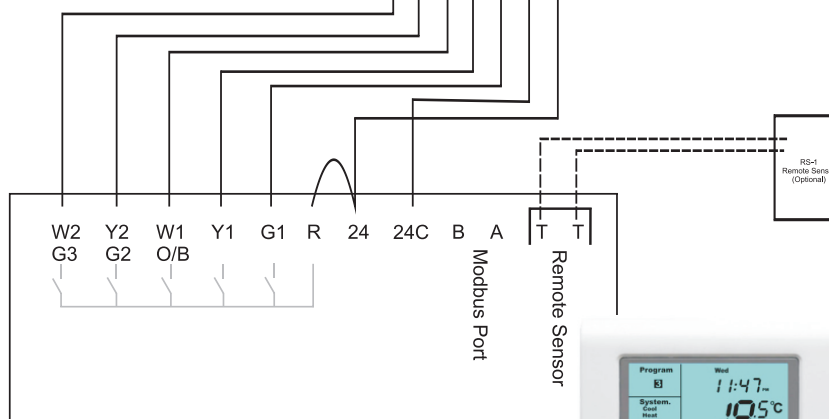

- SW 1 = ON
- SW 2 = ON
- SW 3 = OFF
- SW 4 = ON
- SW 5 = ON
- SW 6 = Customer Preference
- SW 7 = Off
- SW 8 = Customer Preference

Installation Drawing

Drawing Revision History

Revision	Description	Date	By
05-05-2010			John K

Drawing Name
Temperzone ISD80-110
with Smart temp SMT-770

1U20, 1488 Ferntree Gully rd Knoxfield Vic 3180